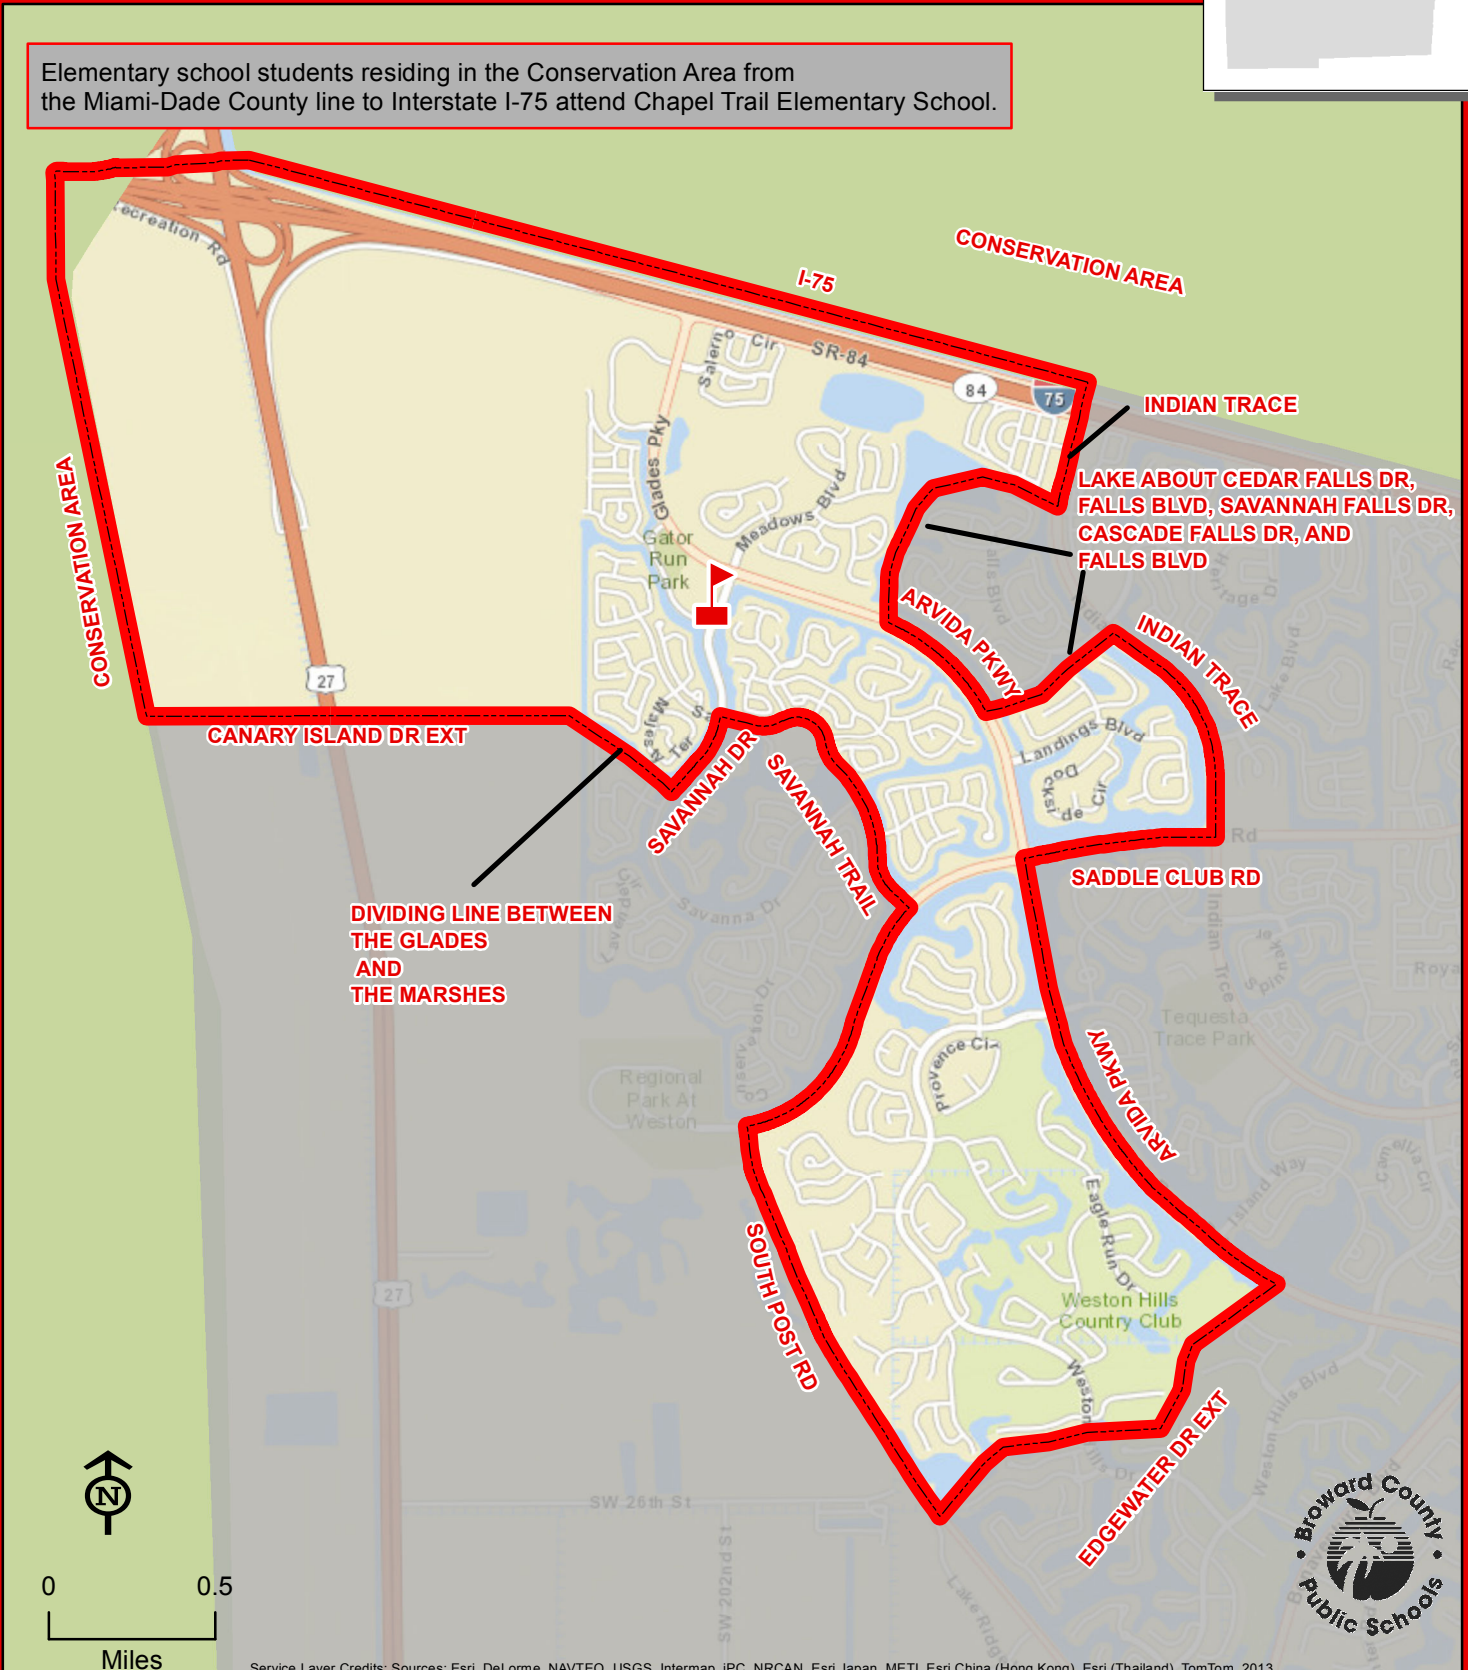

# GATOR RUN ELEMENTARY SCHOOL

1101 ARVIDA PARKWAY  
WESTON, FLORIDA 33327  
754-323-5850

Elementary school students residing in the Conservation Area from the Miami-Dade County line to Interstate I-75 attend Chapel Trail Elementary School.

**GATOR RUN**

Service Layer Credits: Sources: Esri, DeLorme, NAVTEQ, USGS, Intermap, IPC, NRCAN, Esri Japan, METI, Esri China (Hong Kong), Esri (Thailand), TomTom, 2013

THIS MAP IS FOR CONCEPTUAL PURPOSES ONLY AND SHOULD NOT BE USED FOR LEGAL BOUNDARY DETERMINATIONS